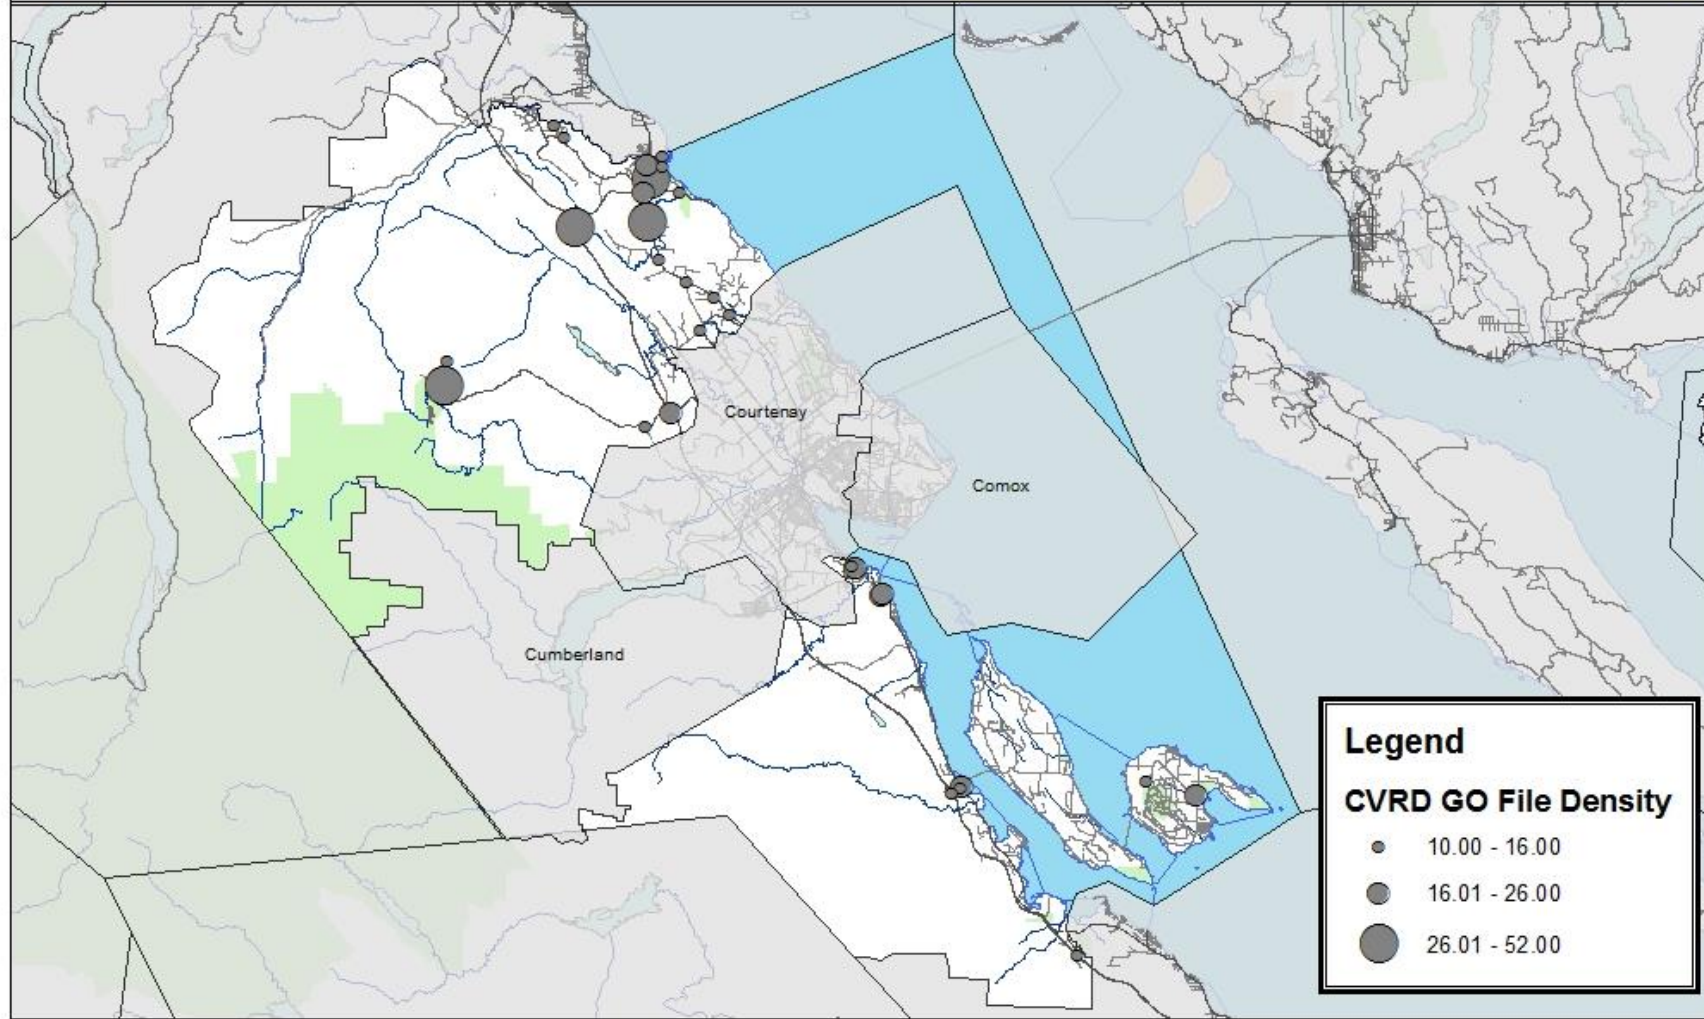

COMOX VALLEY RCMP

CVRD General Occurrence Files 2019-04-01 to 2020-03-31

Prepared by K. FORAN, Crime Analyst
Dated 2020-05-07

PROTECTED A - For Law Enforcement Use Only.
This document is the property of the RCMP - Comox Valley Detachment.
Further replication or dissemination is strictly prohibited.