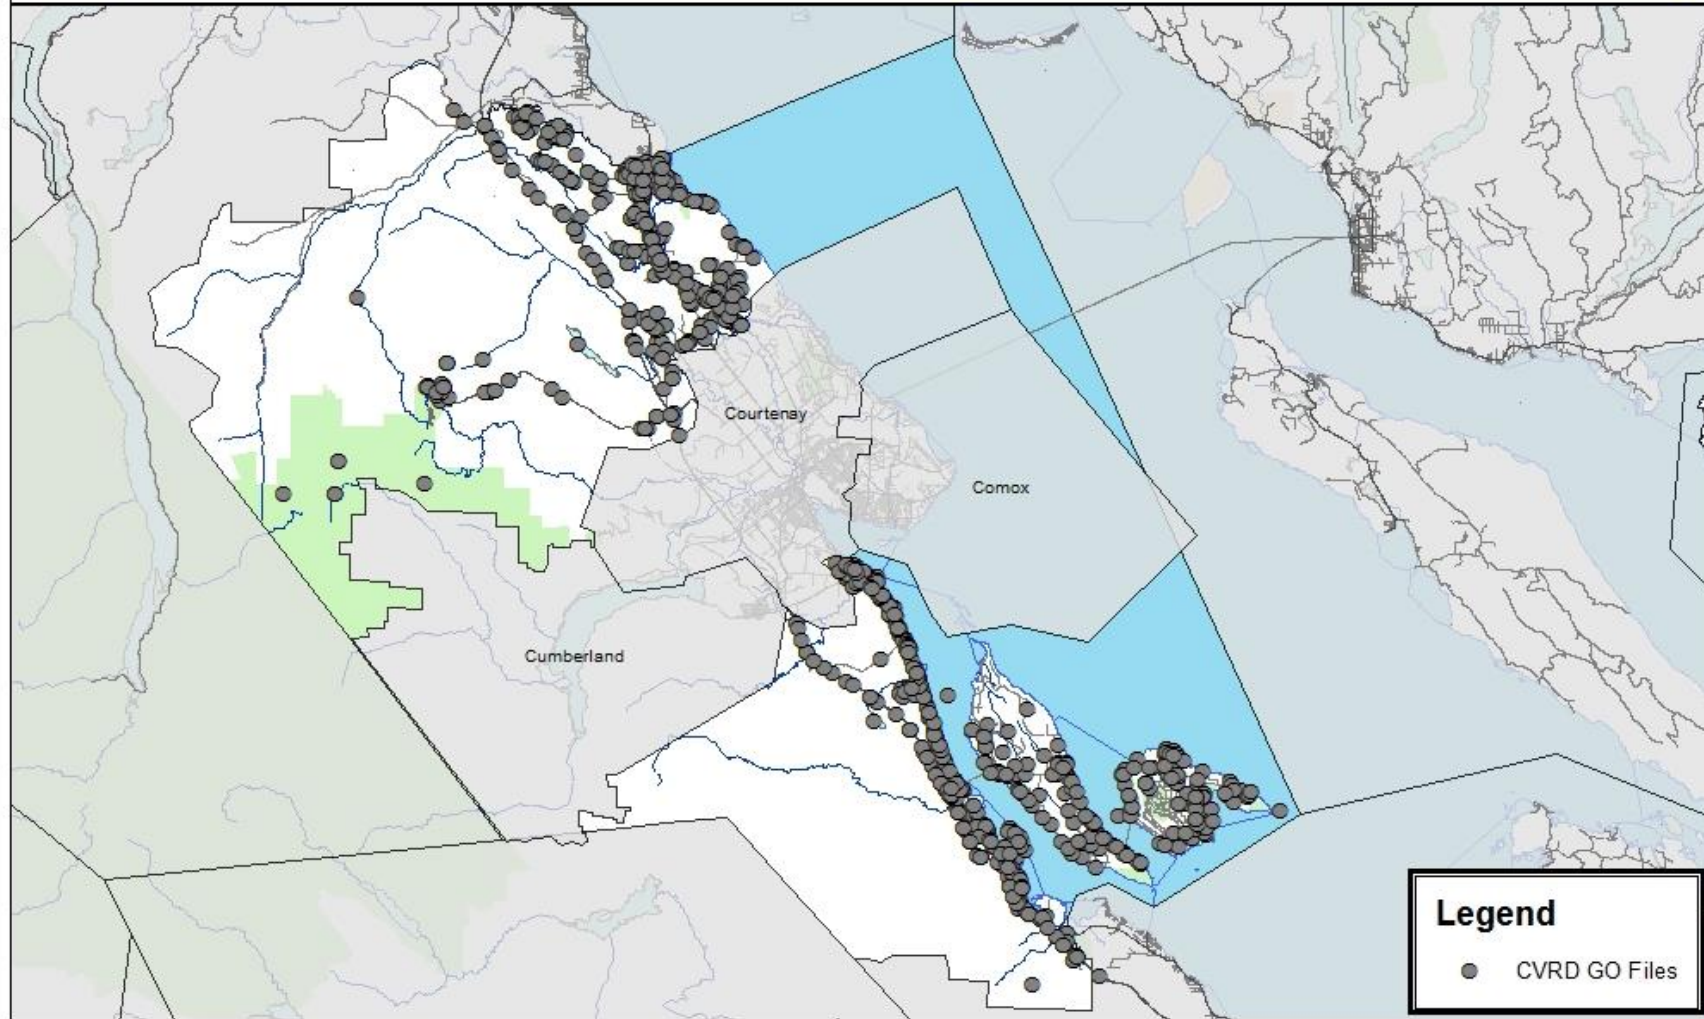

Comox Valley RCMP CVRD Overview

(Courtenay, Comox, Cumberland Excluded)

April 1, 2019 – March 31, 2020

RCMP

ROYAL CANADIAN MOUNTED POLICE

General Occurrence File per Municipality

Top 10 CVRD File Types

- Account for over 50% of total count (2168) of general occurrences.

Top 10 Black Creek File Types

CVRD Break and Enters

CVRD Auto Theft

COMOX VALLEY RCMP

CVRD General Occurrence Files 2019-04-01 to 2020-03-31

Prepared by K. FORAN, Crime Analyst
Dated 2020-05-07

PROTECTED A - For Law Enforcement Use Only.
This document is the property of the RCMP - Comox Valley Detachment.
Further replication or dissemination is strictly prohibited.

COMOX VALLEY RCMP

CVRD General Occurrence Files 2019-04-01 to 2020-03-31

0 5,500 11,000 22,000 33,000 44,000 Meters

Prepared by K. FORAN, Crime Analyst
Dated 2020-05-07

PROTECTED A - For Law Enforcement Use Only.
This document is the property of the RCMP - Comox Valley Detachment.
Further replication or dissemination is strictly prohibited.