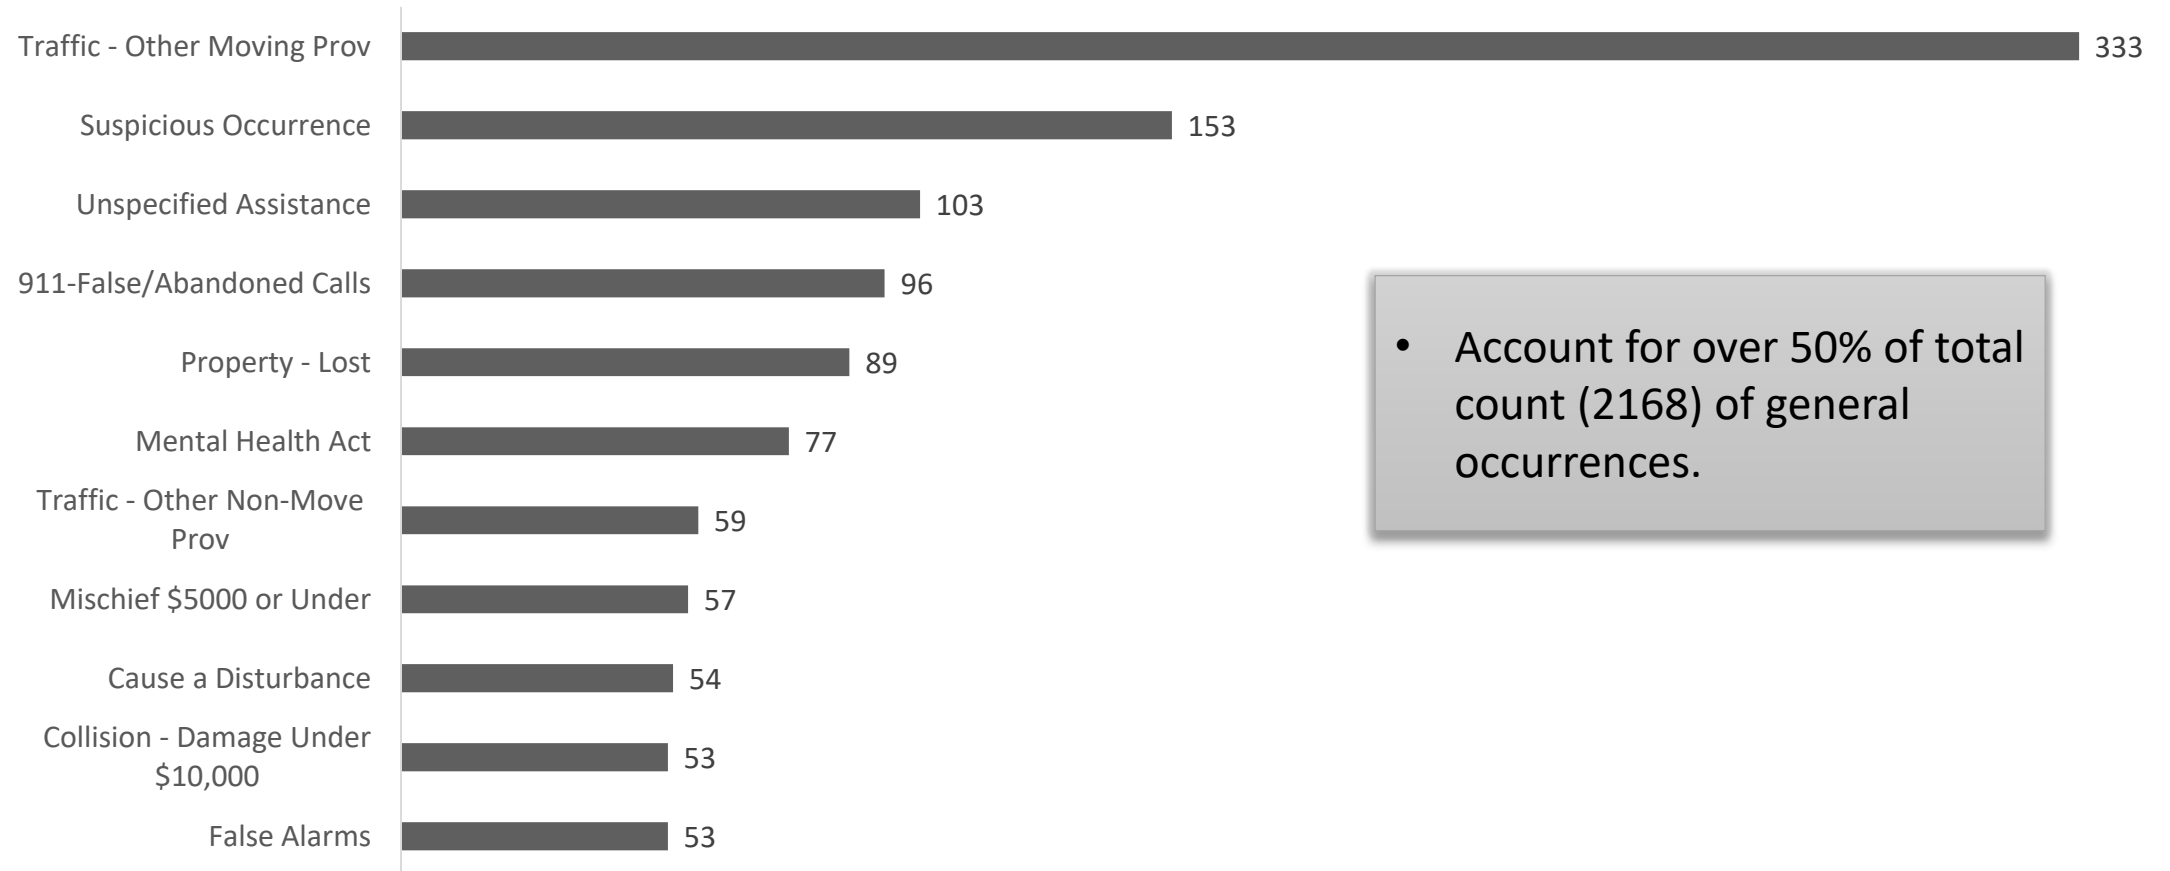

Comox Valley RCMP CVRD Overview

(Courtenay, Comox, Cumberland Excluded)

April 1, 2019 – March 31, 2020

RCMP

ROYAL CANADIAN MOUNTED POLICE

General Occurrence File per Municipality

Top 10 CVRD File Types

- Account for over 50% of total count (2168) of general occurrences.