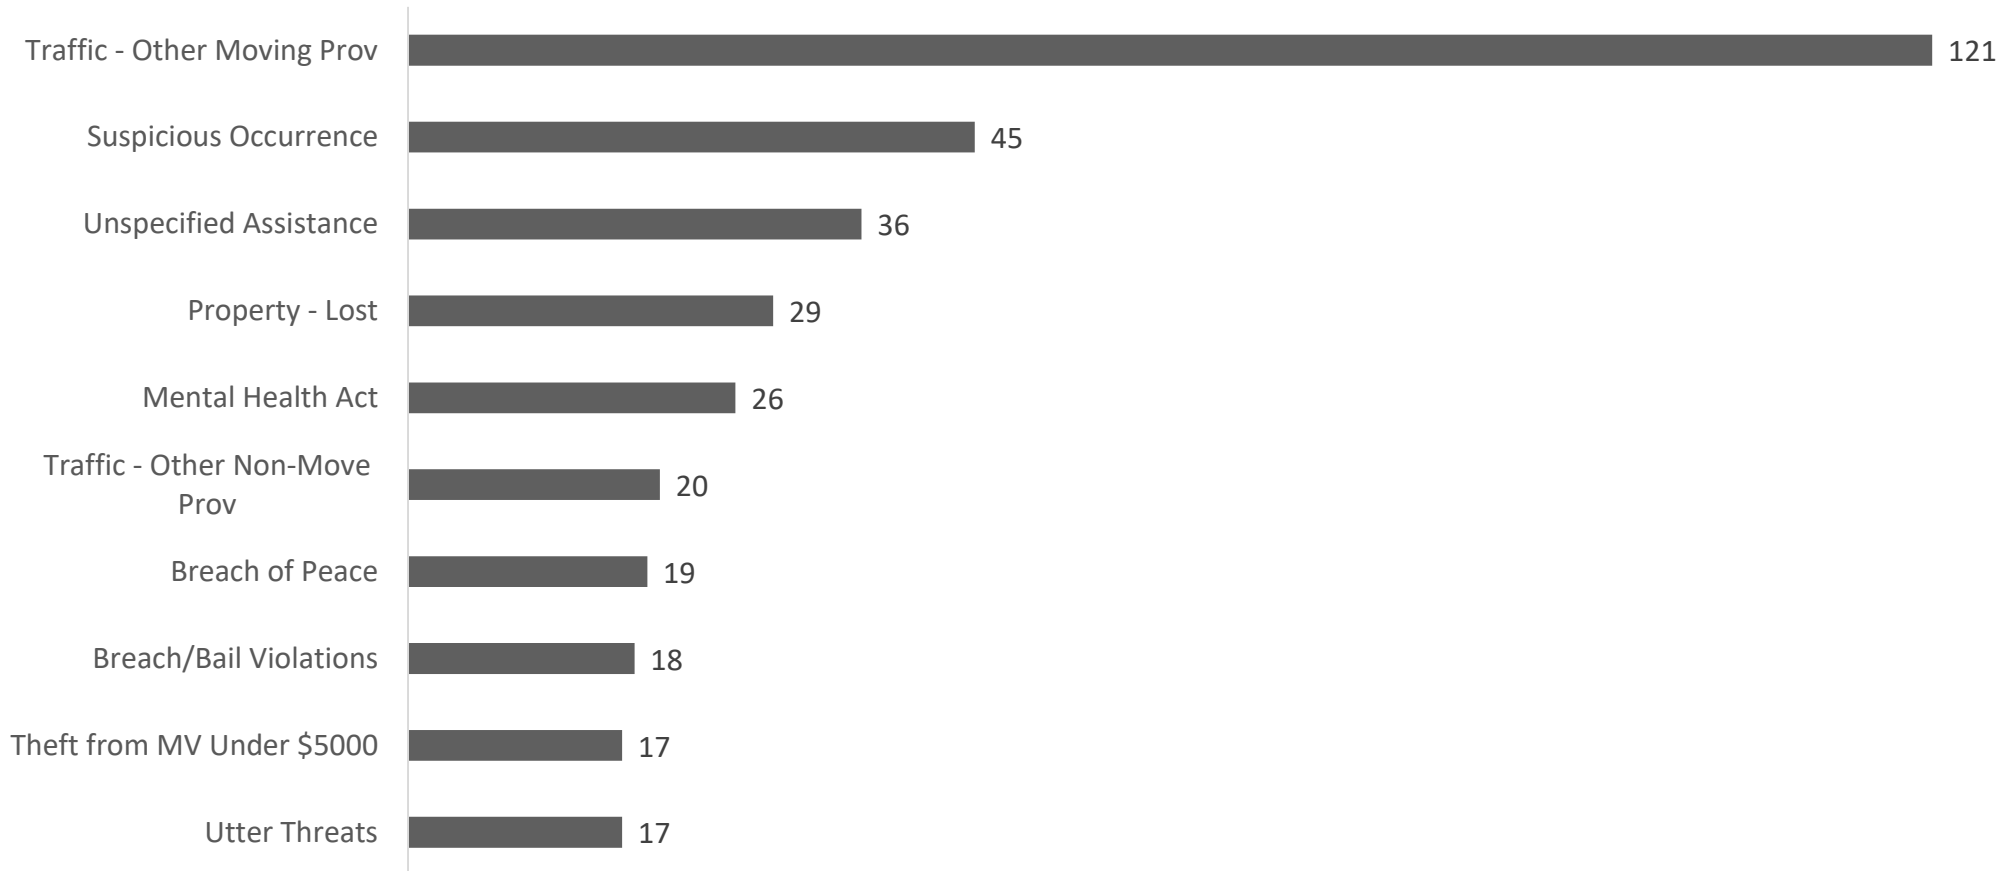

Top 10 Black Creek File Types