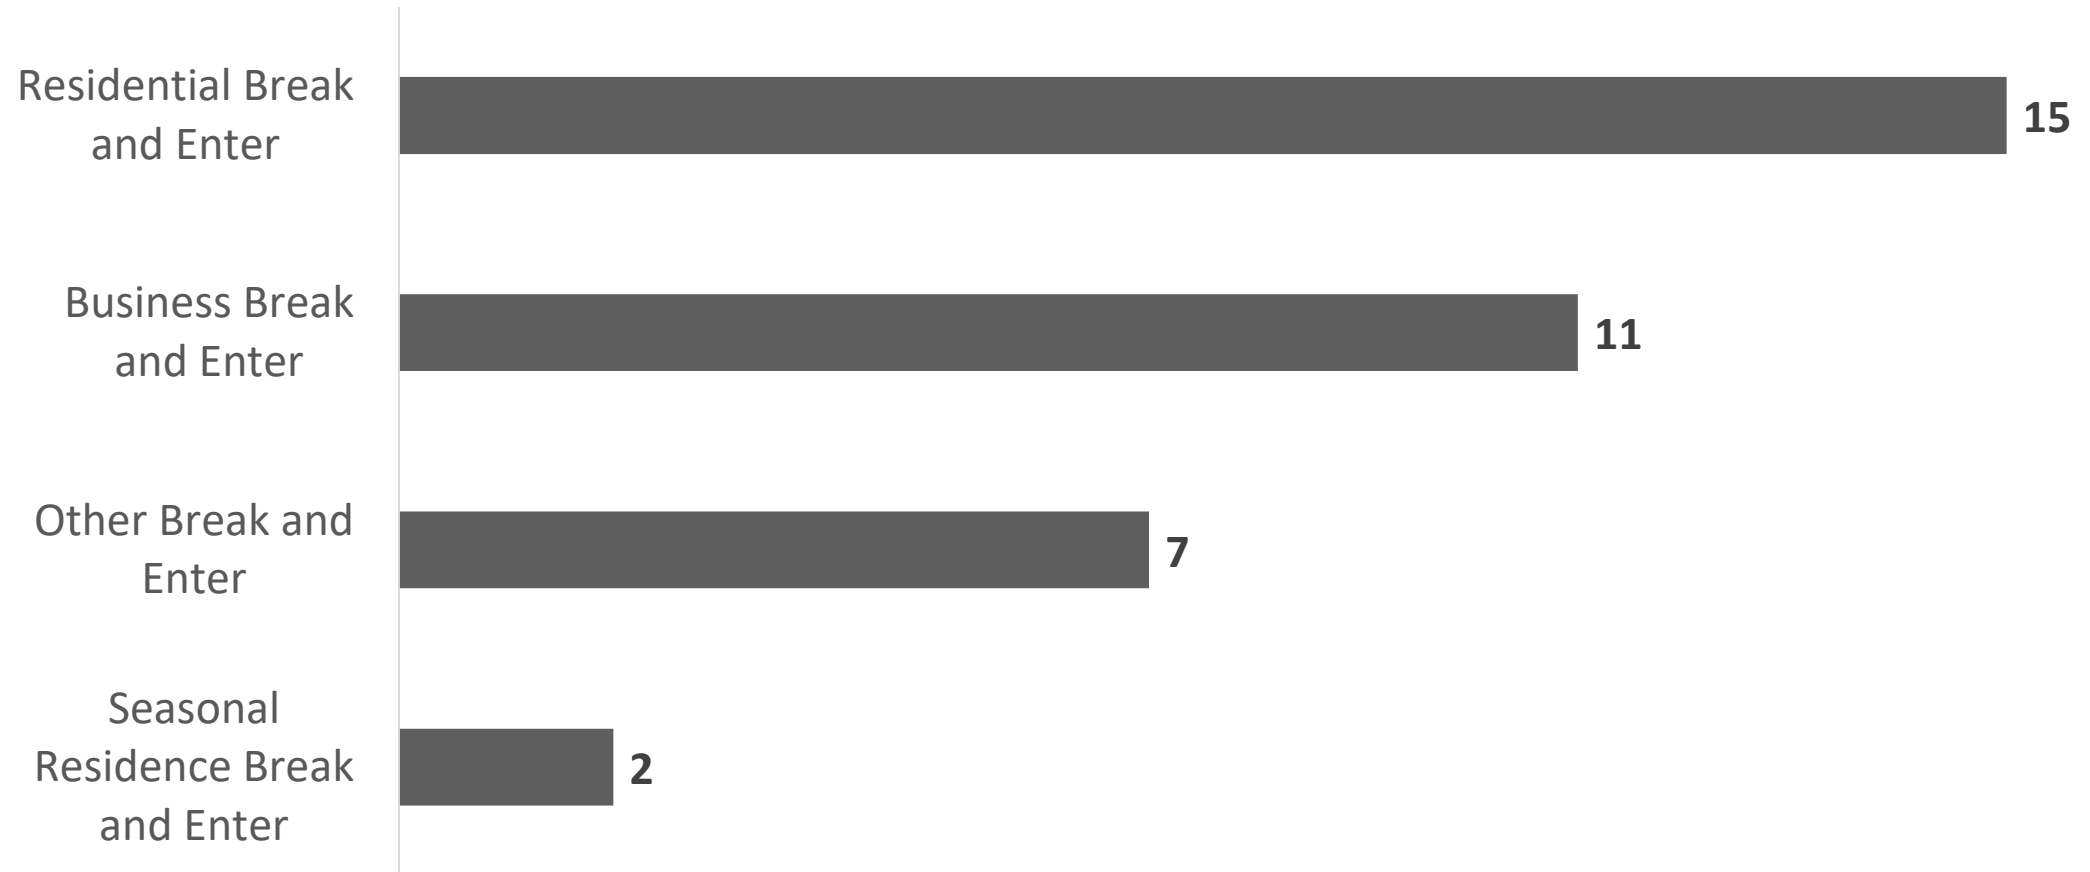

CVRD Break and Enters