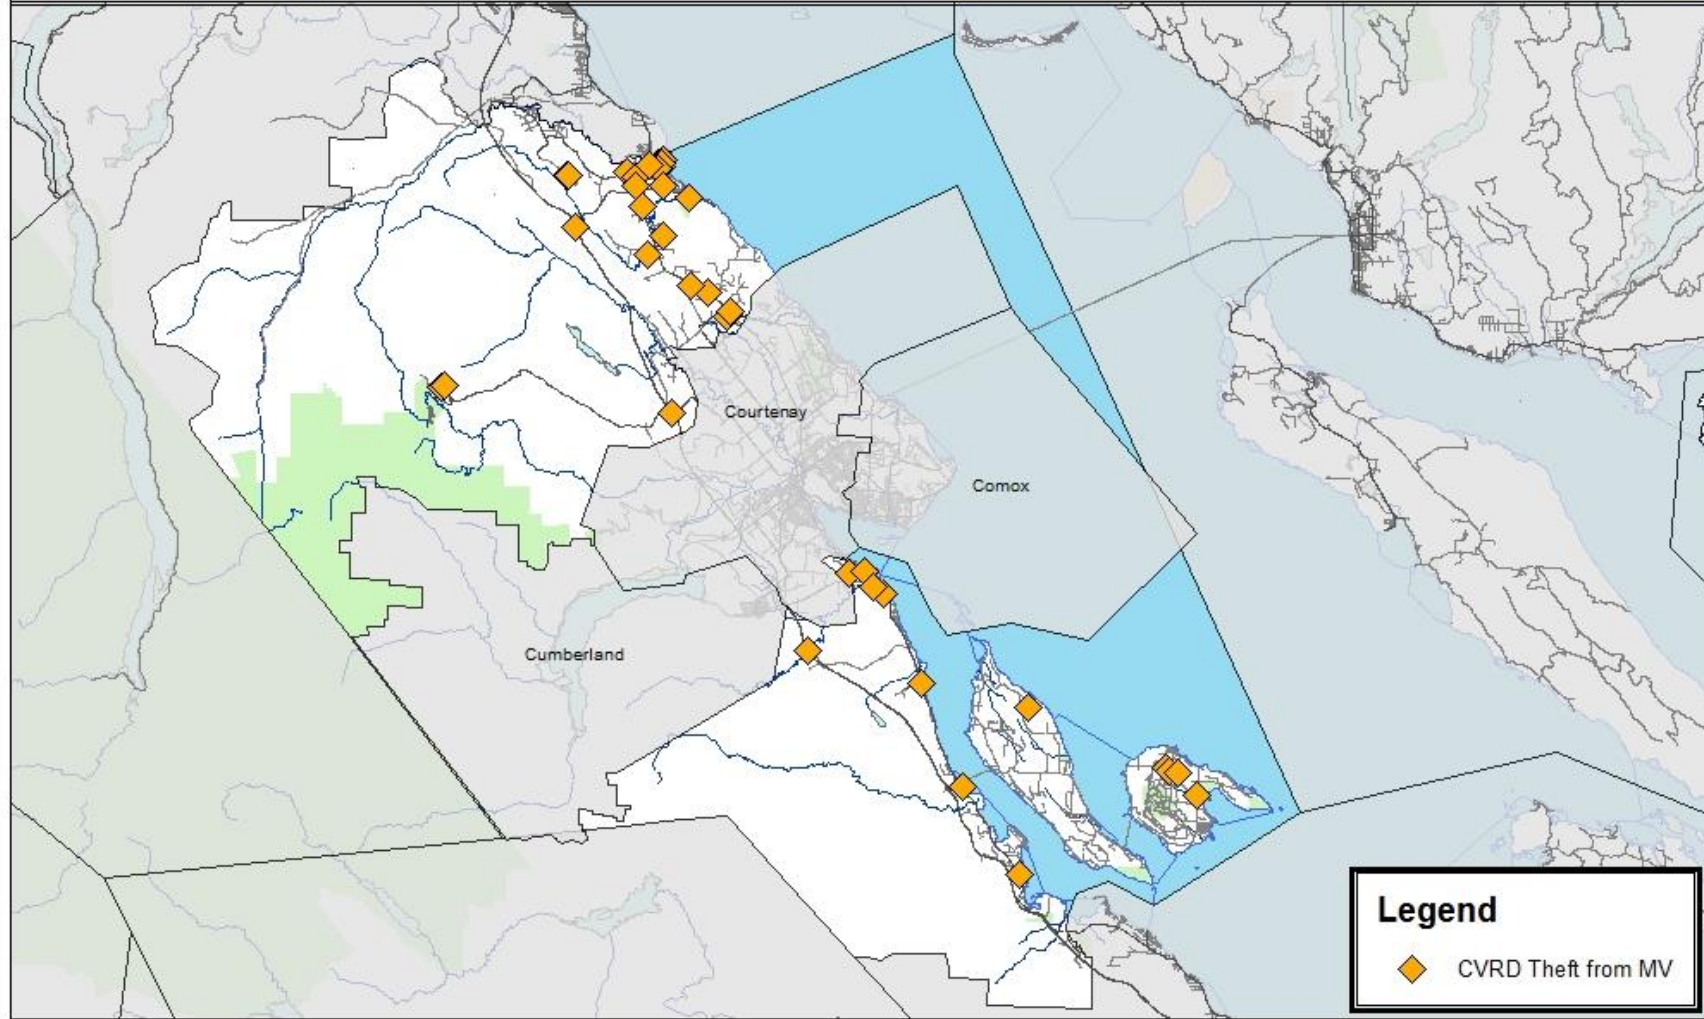

COMOX VALLEY RCMP

CVRD General Occurrence Files 2019-04-01 to 2020-03-31

0 5,500 11,000 22,000 33,000 44,000 Meters

Prepared by K. FORAN, Crime Analyst
Dated 2020-05-07

PROTECTED A - For Law Enforcement Use Only.
This document is the property of the RCMP - Comox Valley Detachment.
Further replication or dissemination is strictly prohibited.