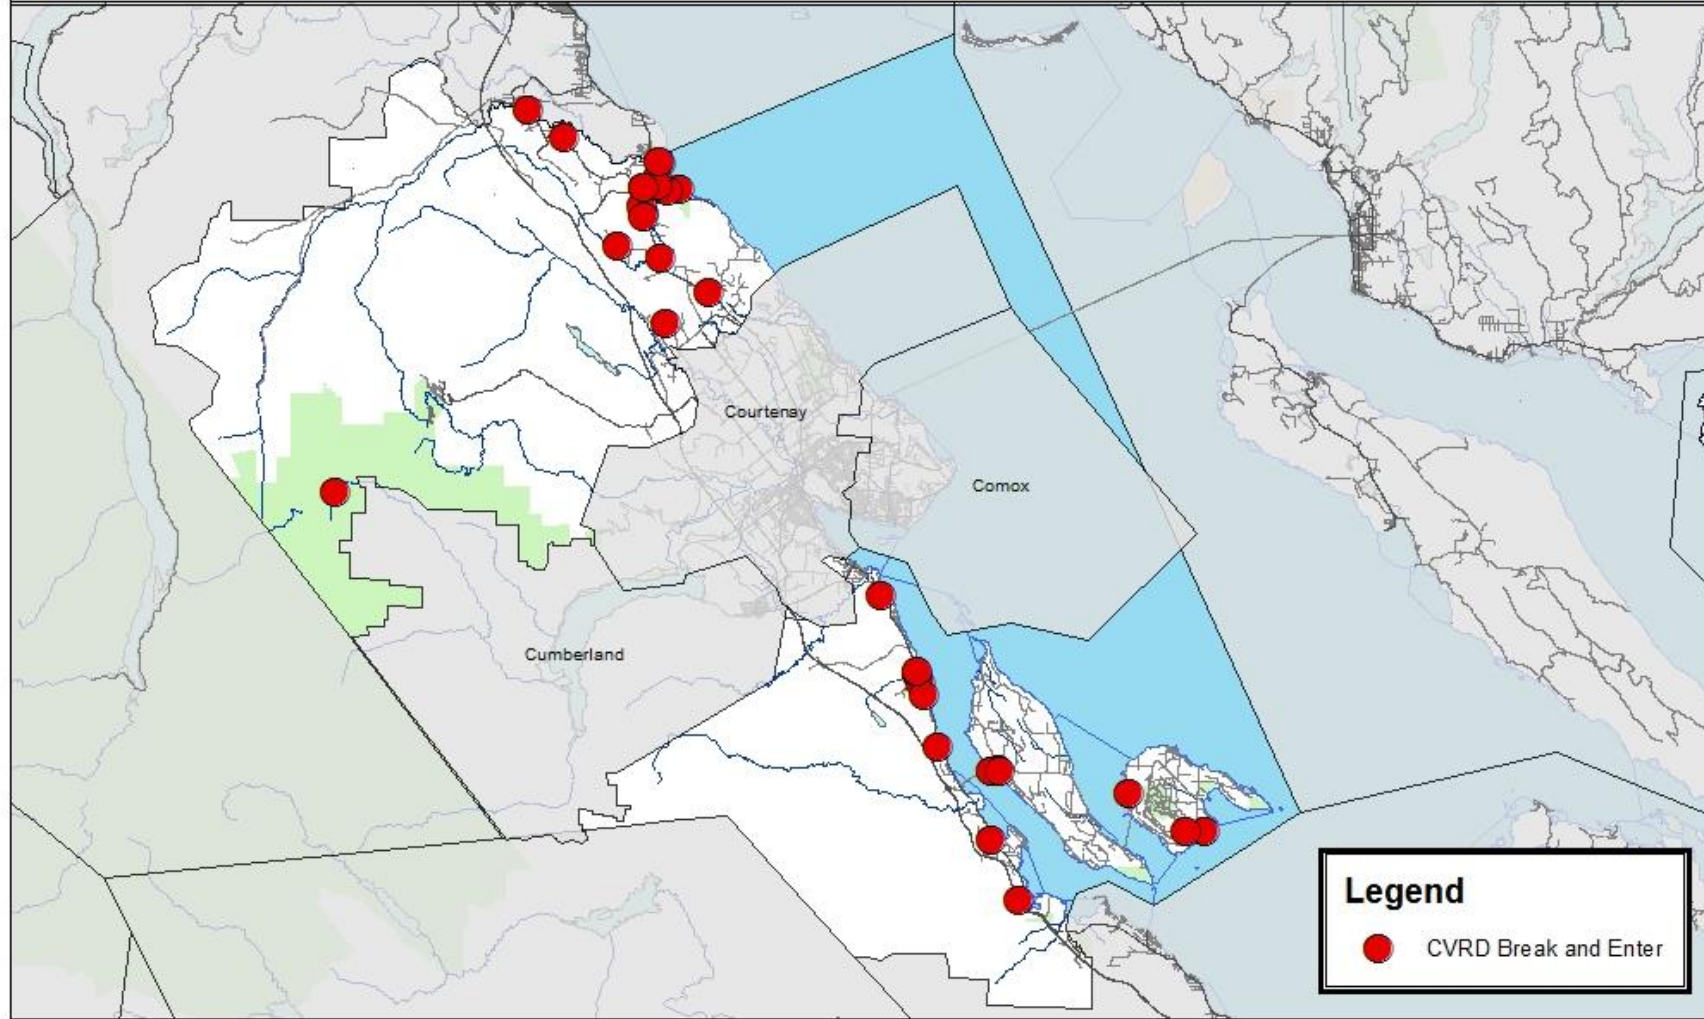

COMOX VALLEY RCMP

CVRD General Occurrence Files 2019-04-01 to 2020-03-31

0 5,500 11,000 22,000 33,000 44,000 Meters

Prepared by K. FORAN, Crime Analyst
Dated 2020-05-07

PROTECTED A - For Law Enforcement Use Only.
This document is the property of the RCMP - Comox Valley Detachment.
Further replication or dissemination is strictly prohibited.