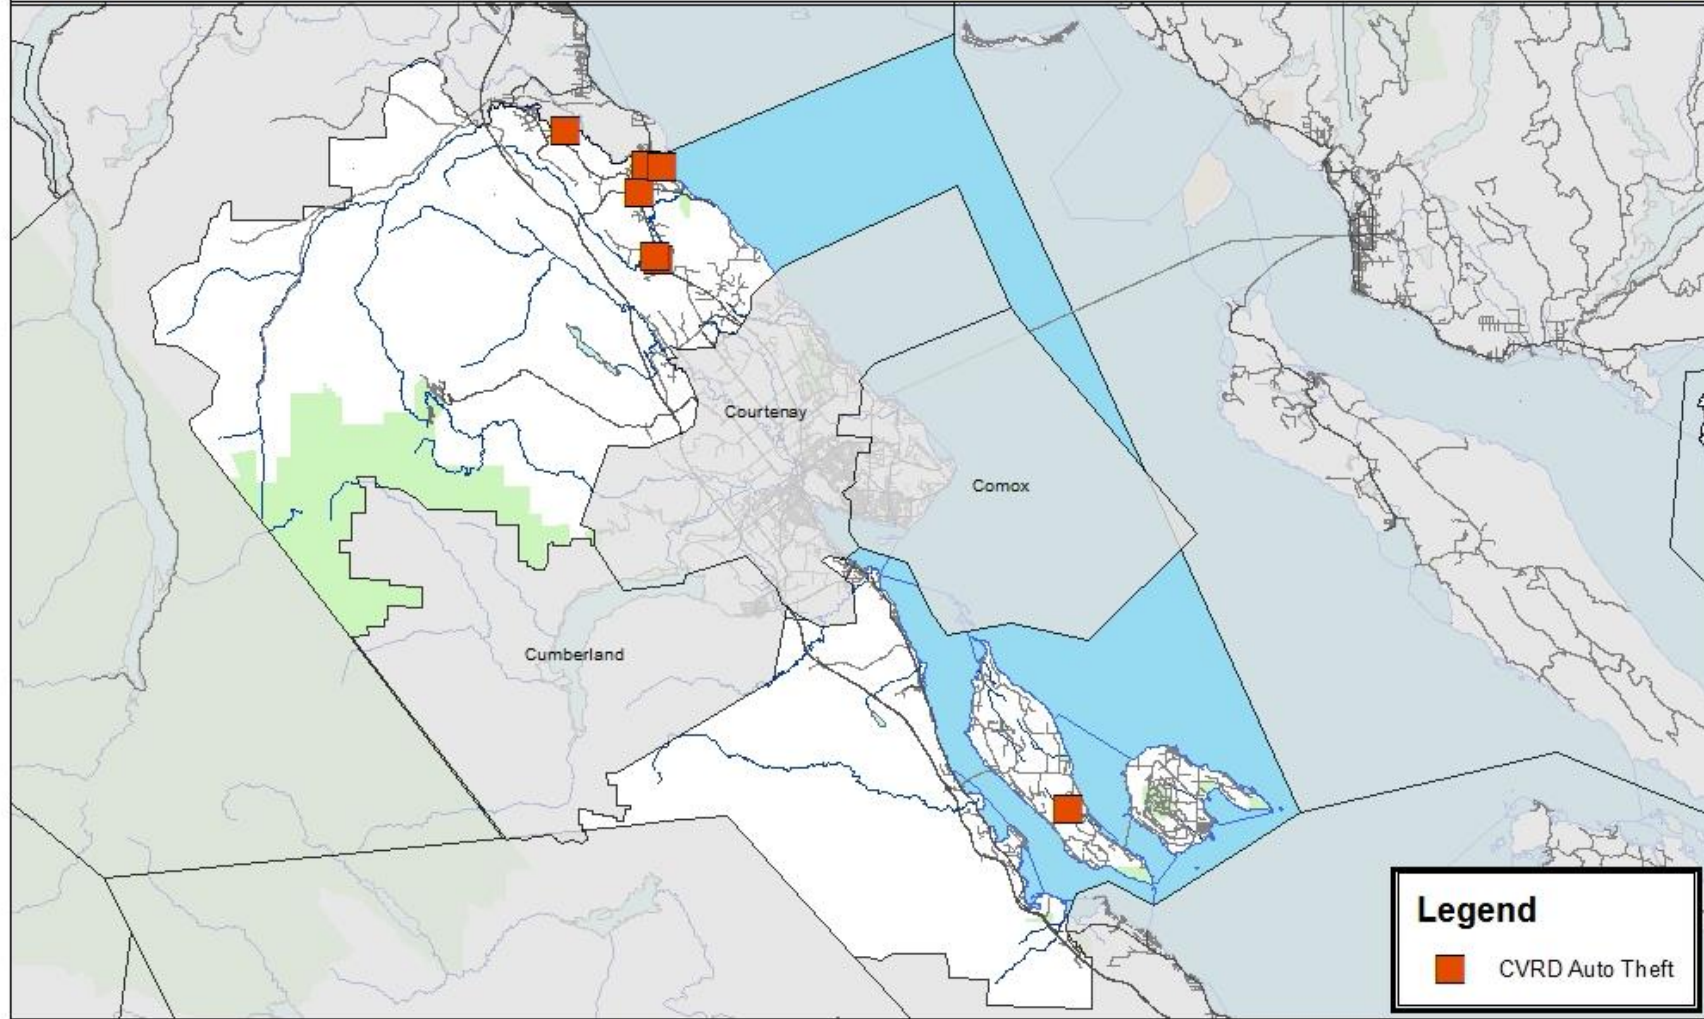

COMOX VALLEY RCMP

CVRD General Occurrence Files 2019-04-01 to 2020-03-31

Prepared by K. FORAN, Crime Analyst
Dated 2020-05-07

PROTECTED A - For Law Enforcement Use Only.
This document is the property of the RCMP - Comox Valley Detachment.
Further replication or dissemination is strictly prohibited.