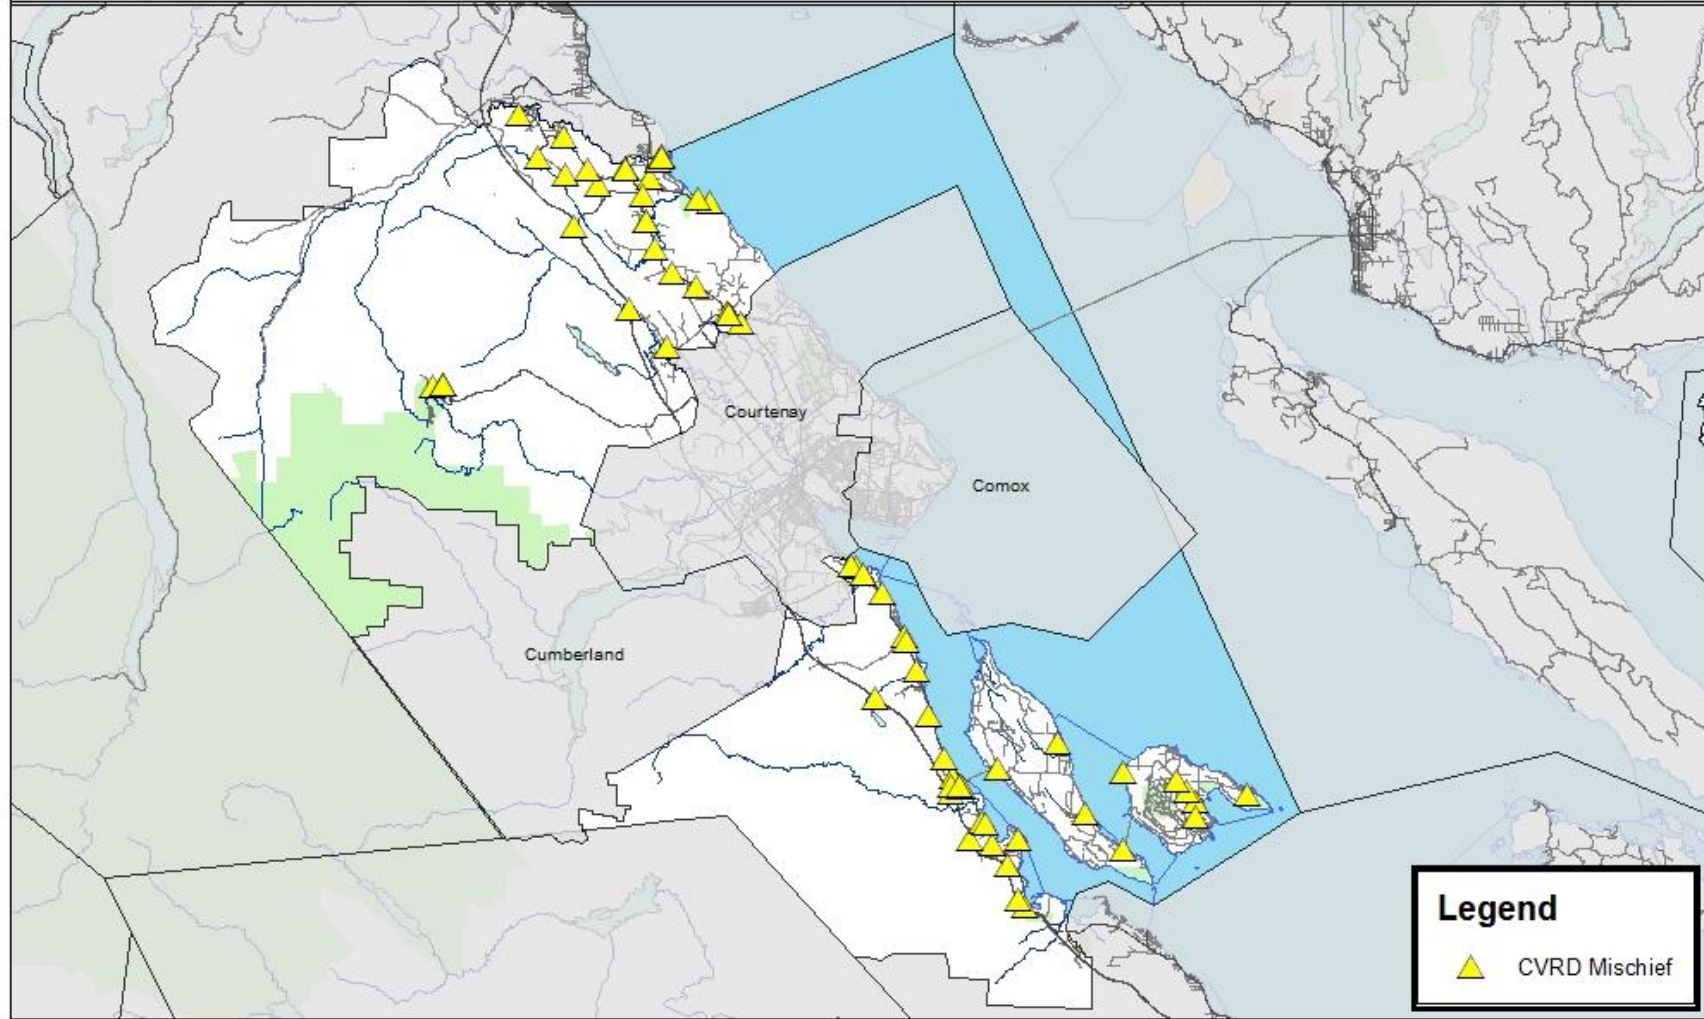

COMOX VALLEY RCMP

CVRD General Occurrence Files 2019-04-01 to 2020-03-31

0 5,500 11,000 22,000 33,000 44,000 Meters

Prepared by K. FORAN, Crime Analyst
Dated 2020-05-07

PROTECTED A - For Law Enforcement Use Only.
This document is the property of the RCMP - Comox Valley Detachment.
Further replication or dissemination is strictly prohibited.

1:400,000