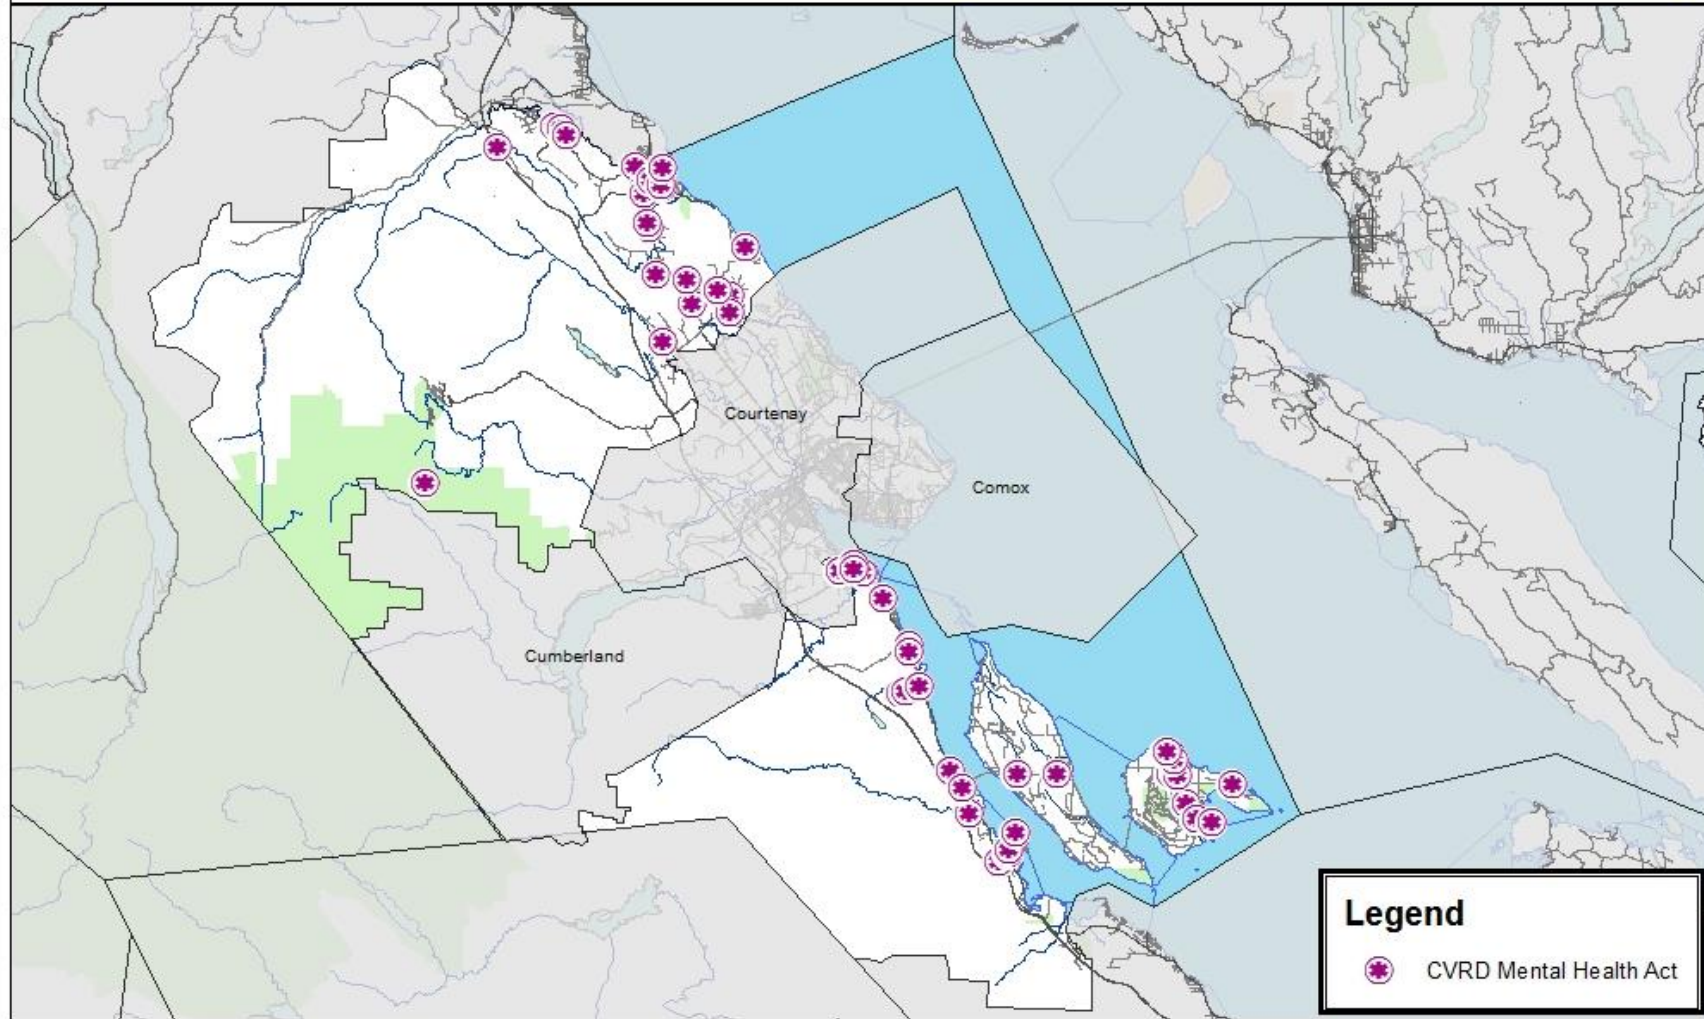

COMOX VALLEY RCMP

CVRD General Occurrence Files 2019-04-01 to 2020-03-31

Prepared by K. FORAN, Crime Analyst
Dated 2020-05-07

PROTECTED A - For Law Enforcement Use Only.
This document is the property of the RCMP - Comox Valley Detachment.
Further replication or dissemination is strictly prohibited.