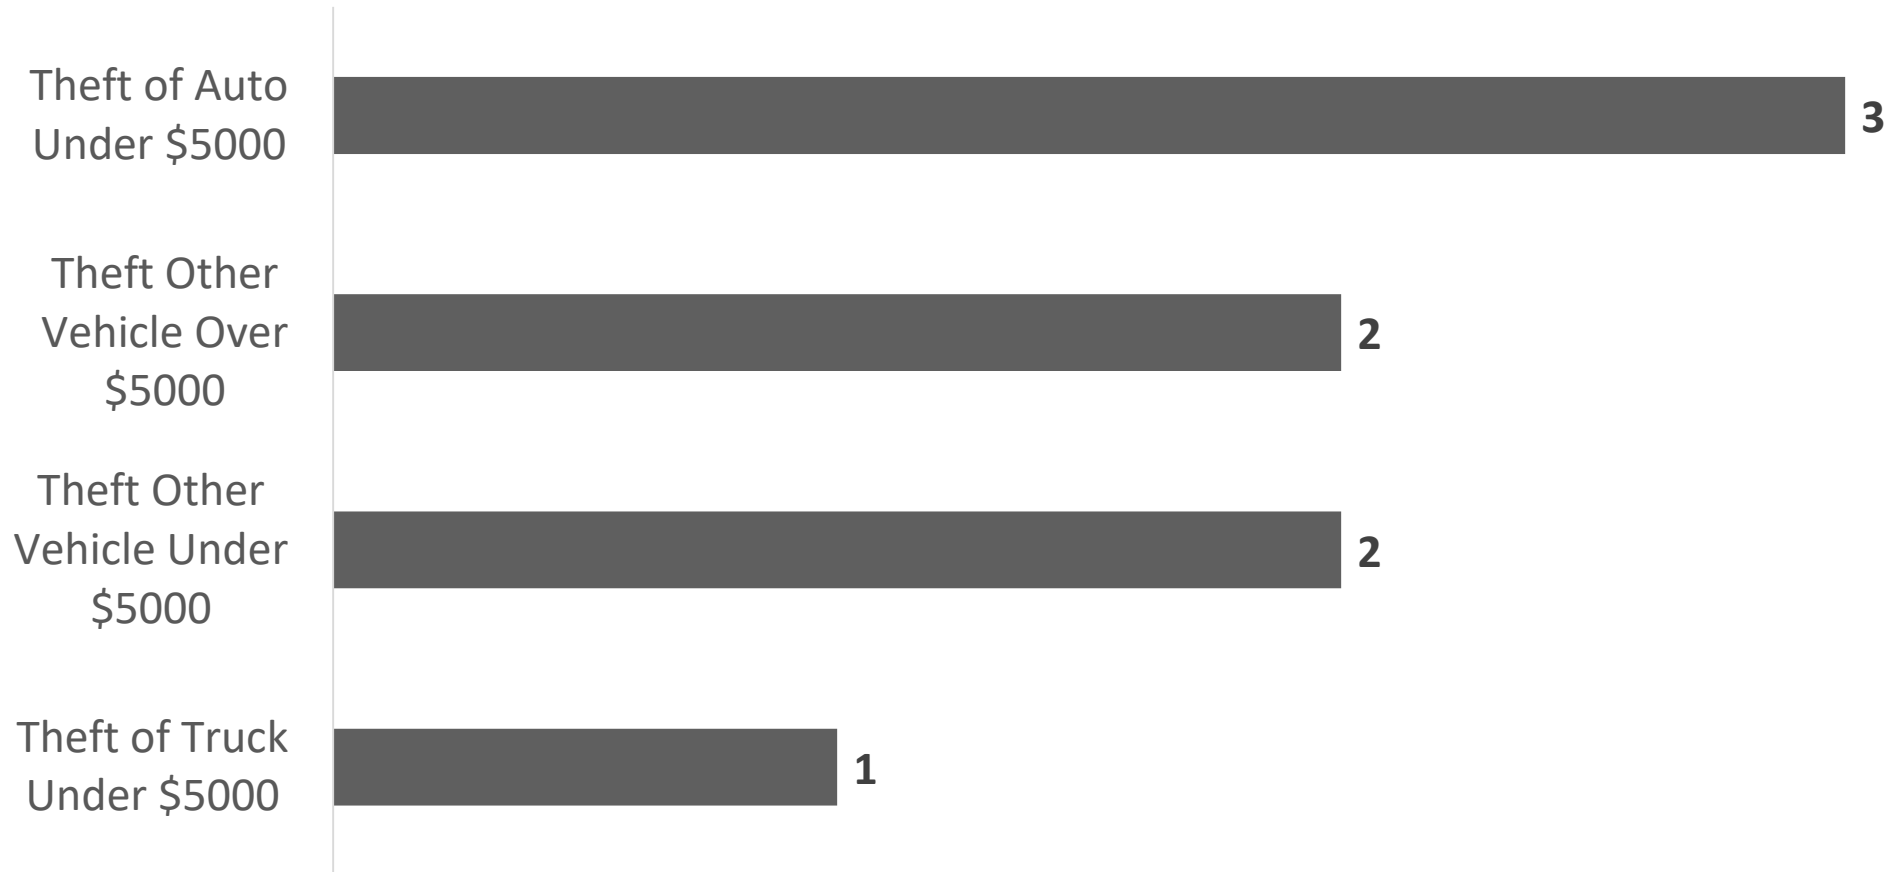

CVRD Auto Theft