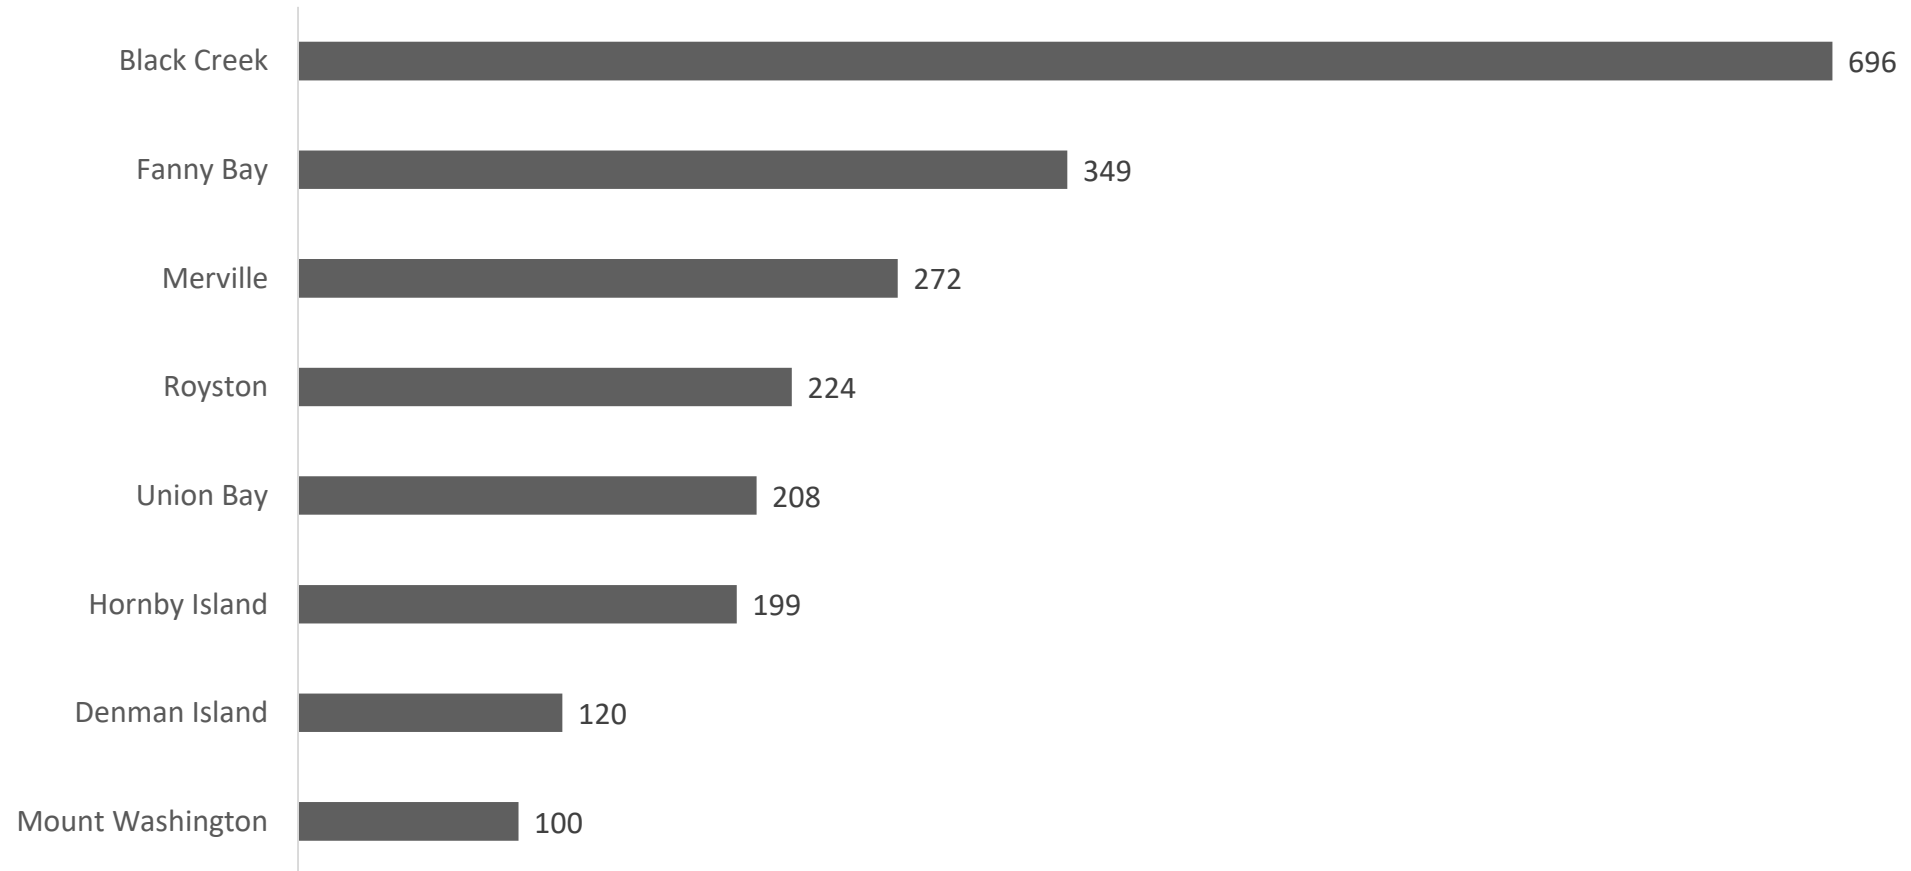

Comox Valley RCMP CVRD Overview

(Courtenay, Comox, Cumberland Excluded)

April 1, 2019 – March 31, 2020

RCMP

ROYAL CANADIAN MOUNTED POLICE

General Occurrence File per Municipality

Top 10 CVRD File Types

- Account for over 50% of total count (2168) of general occurrences.